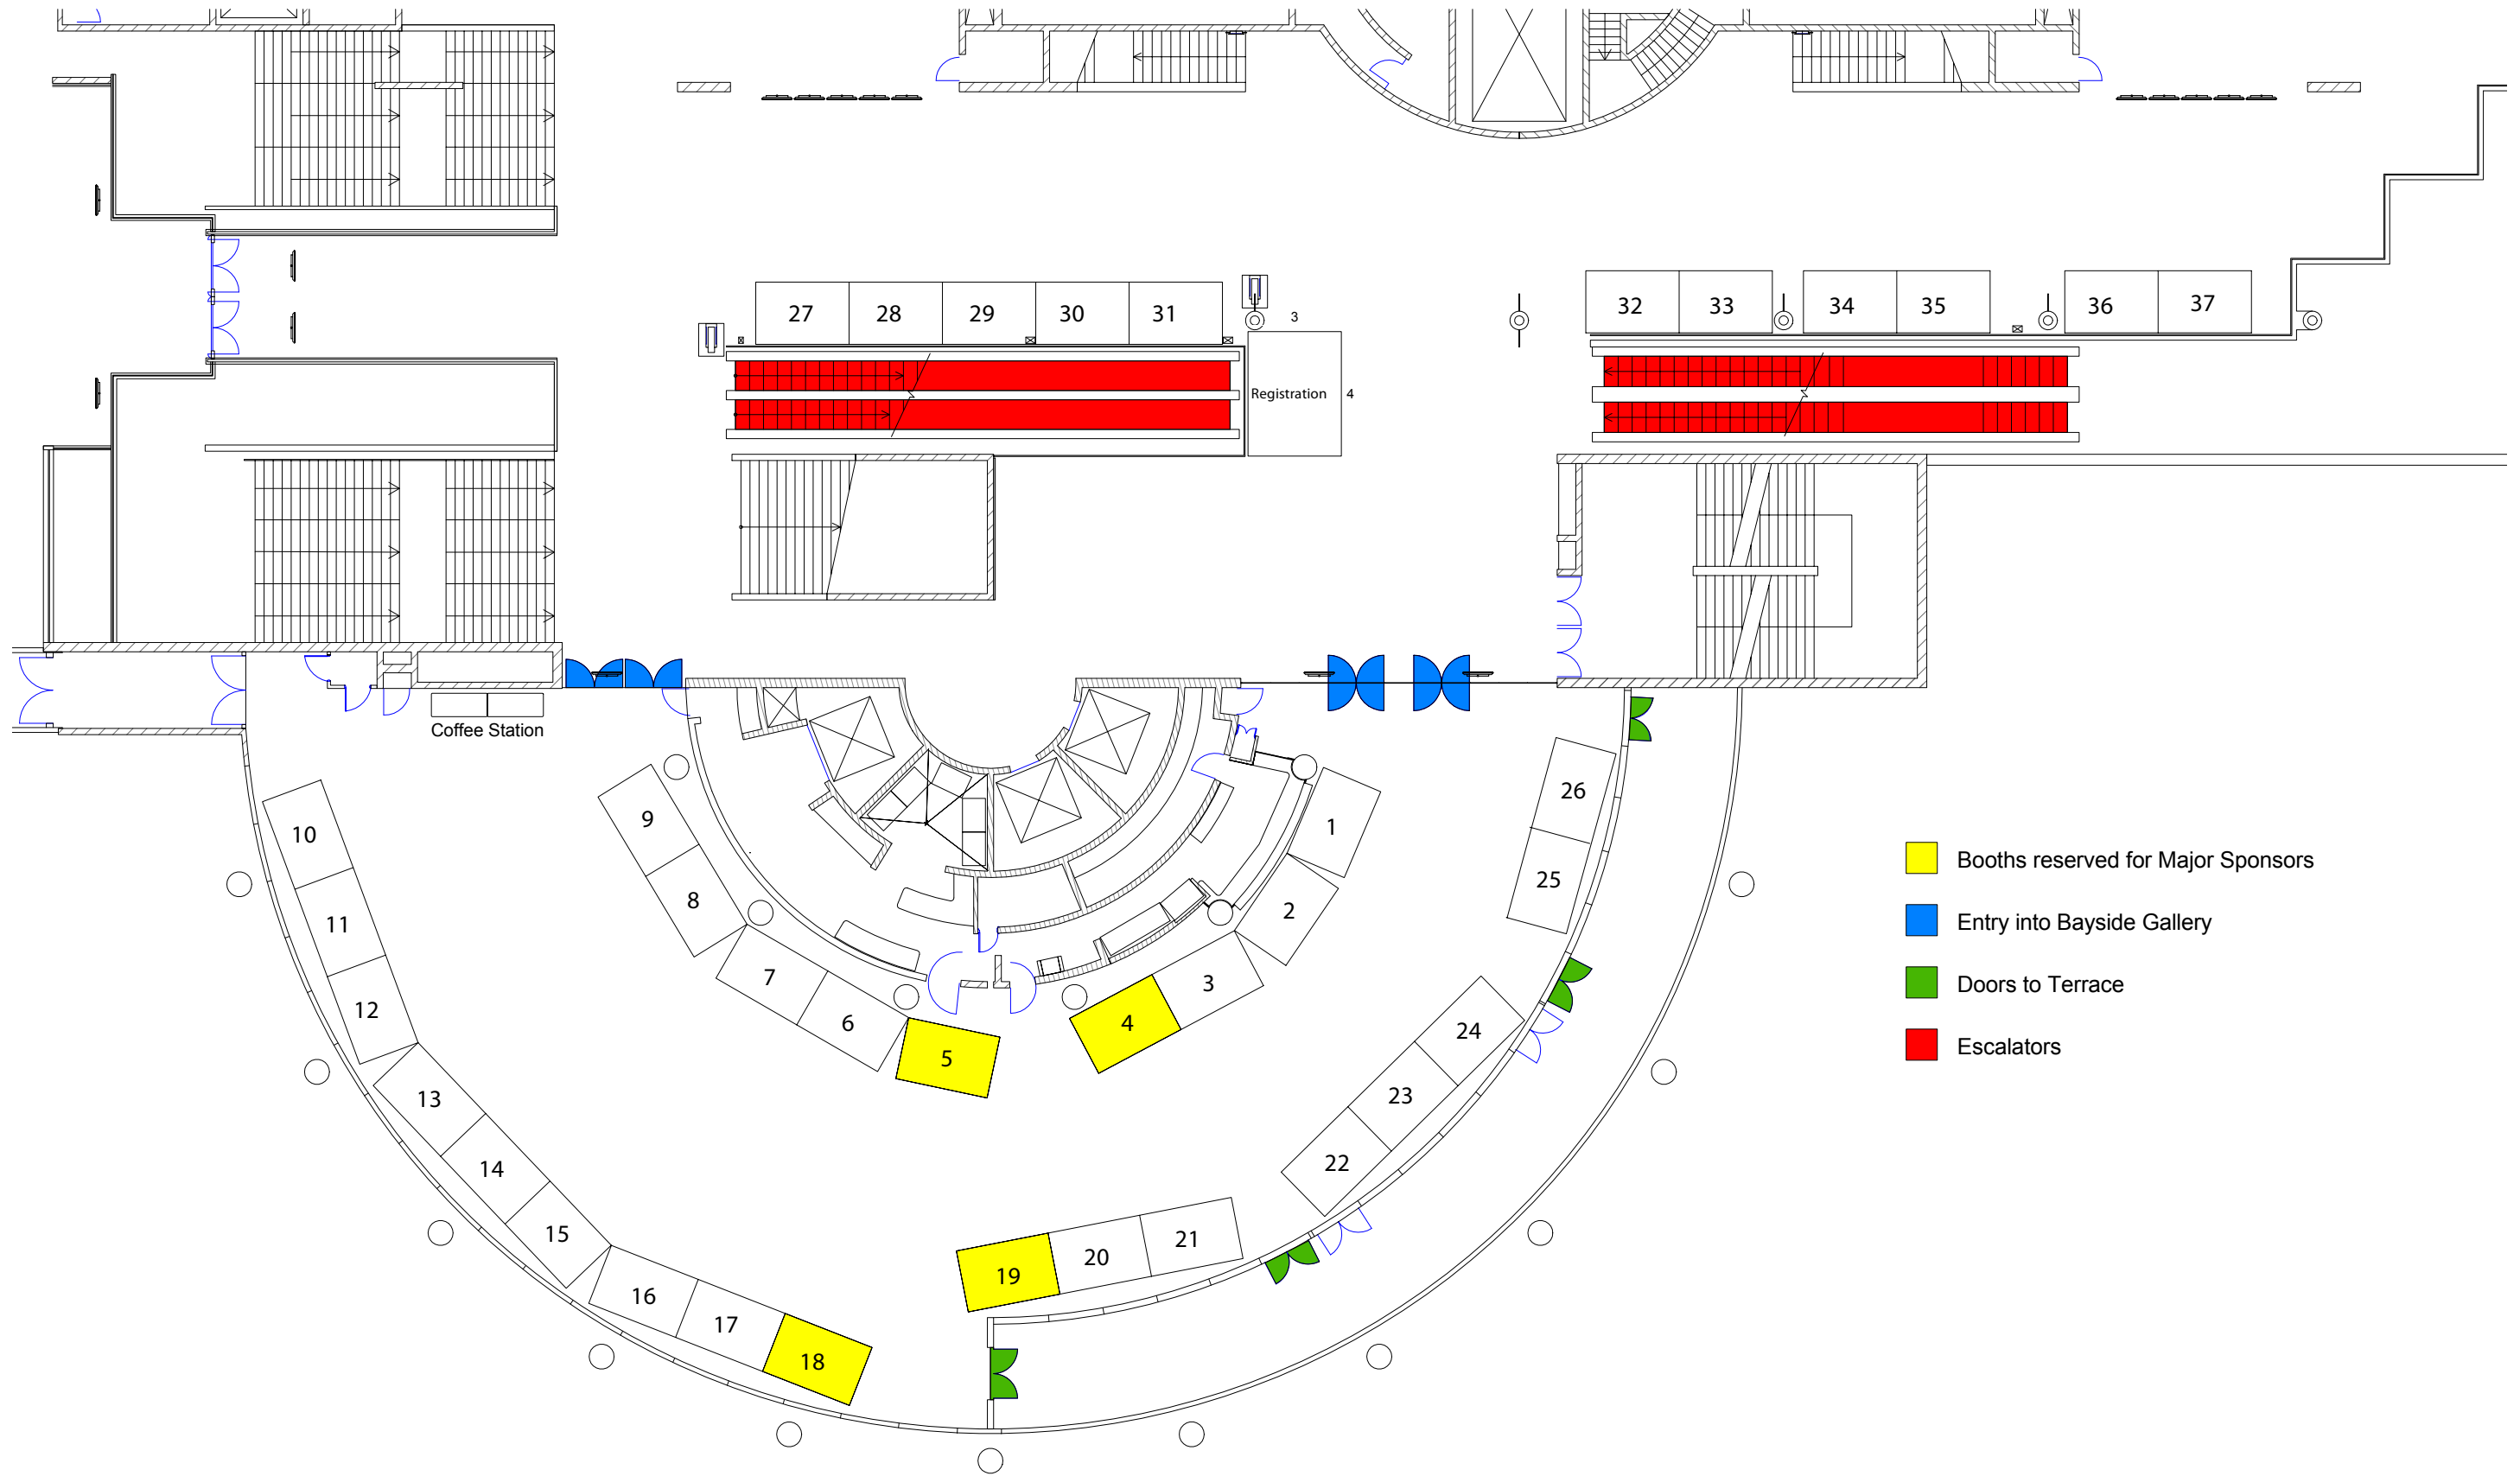

TechCon Asia Pacific 2012 Floor Plan

- Booths reserved for Major Sponsors
- Entry into Bayside Gallery
- Doors to Terrace
- Escalators

All stands are 2x3m unless otherwise specified